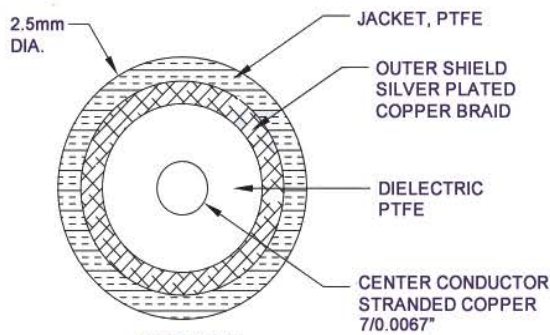

SMA STRAIGHT PLUG, MALE
 NICKEL PLATING OVER BRASS
 GOLD PLATED CENTER CONTACTS

NOTE A
 COAXIAL CABLE TYPE RG316/U, 50 OHM
 ALPHA WIRE 9316 OR EQUIVALENT
 COLOR: TAN, BROWN, BLACK OR CLEAR

SMA STRAIGHT PLUG, MALE
 NICKEL PLATING OVER BRASS
 GOLD PLATED CENTER CONTACTS

NOTE A

PART NO:	CBL-RG316U-SMA1-SMA1-XXX
-XXX	LENGTH
-002	0.2 meter
-005	0.5 meter
-010	1.0 meter
-050	5.0 meter
-100	10.0 meter

SMA CODE	DESCRIPTION
SMA1	MALE, STRAIGHT
SMA2	FEMALE, STRAIGHT
SMA3	MALE, RIGHT ANGLE
SMA4	FEMALE, RIGHT ANGLE