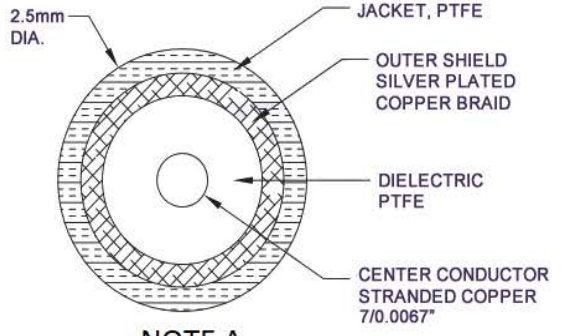

NOTE A
 COAXIAL CABLE TYPE RG316/U, 50 OHM
 ALPHA WIRE 9316 OR EQUIVALENT
 COLOR: TAN, BROWN, BLACK OR CLEAR

SMA RIGHT ANGLE PLUG, MALE
 NICKEL PLATING OVER BRASS
 GOLD PLATED CENTER CONTACTS

SMA STRAIGHT PLUG, MALE
 NICKEL PLATING OVER BRASS
 GOLD PLATED CENTER CONTACTS

NOTE A

PART NO:	CBL-RG316U-SMA1-SMA3-XXX
-XXX	LENGTH
-002	0.2 meter
-005	0.5 meter
-010	1.0 meter
-050	5.0 meter
-100	10.0 meter

SMA CODE	DESCRIPTION
SMA1	MALE, STRAIGHT
SMA2	FEMALE, STRAIGHT
SMA3	MALE, RIGHT ANGLE
SMA4	FEMALE, RIGHT ANGLE